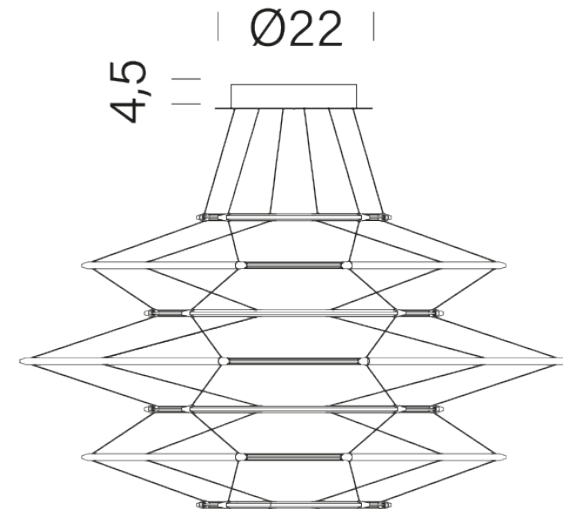

2700K

LAMPING

Source	linear LED
Total power	60W
Emission	diffused
Switching	1-10V
Tension	110-240V
Color temperature	2700K
Luminous flux	5700lm (nominal flux)
Typ CRI	90
Dimensions	ø90x50
Notes	total height 50cm, cable length 2,5m, TRIAC VERSION on request
Net lamp weight	2kg kg

Codes

DRP LNN 52
DRP LDD 52
DRP LGG 52

Structure

black
satin silver
satin gold

PACKAGE

Package 01

Dimension: 110X110X60 cm

Certificazioni

90

4,5

Ø22

50±2